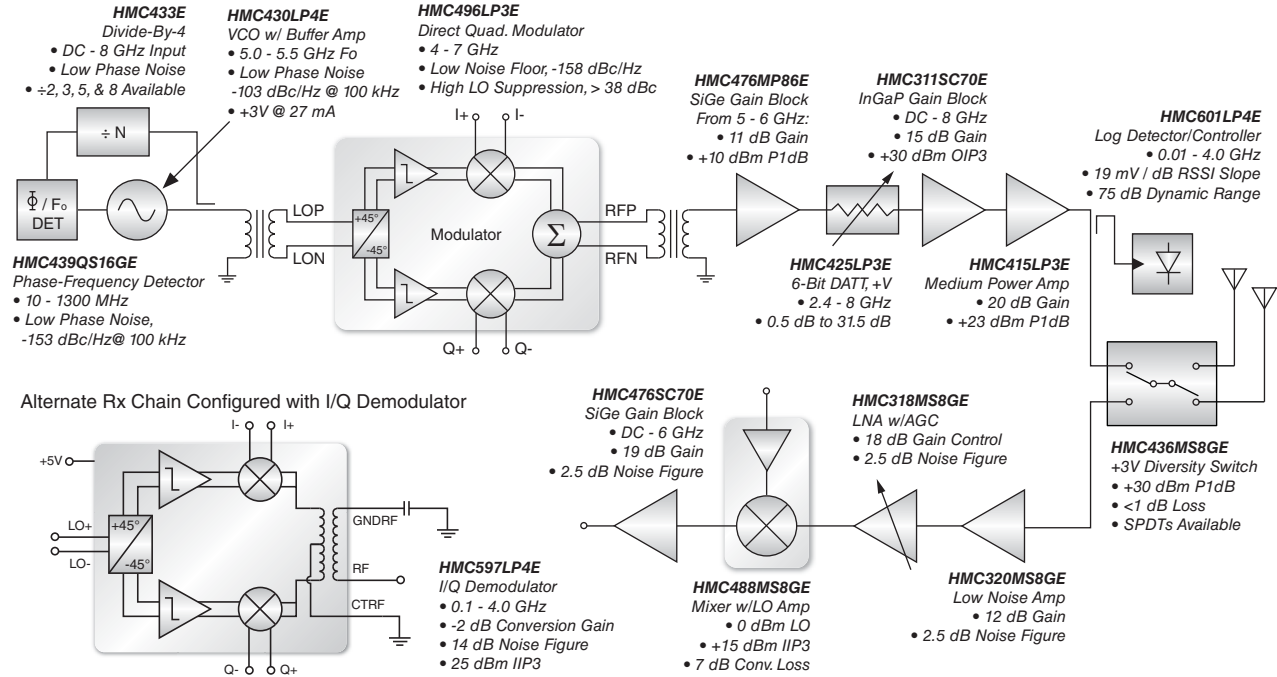

A Selection of Hittite Components for

BROADBAND

WIRELESSLAN, UWB, UNII & ISM SOLUTIONS, 2.4, 4.9, 5.4, 5.8 & 3 - 11 GHz